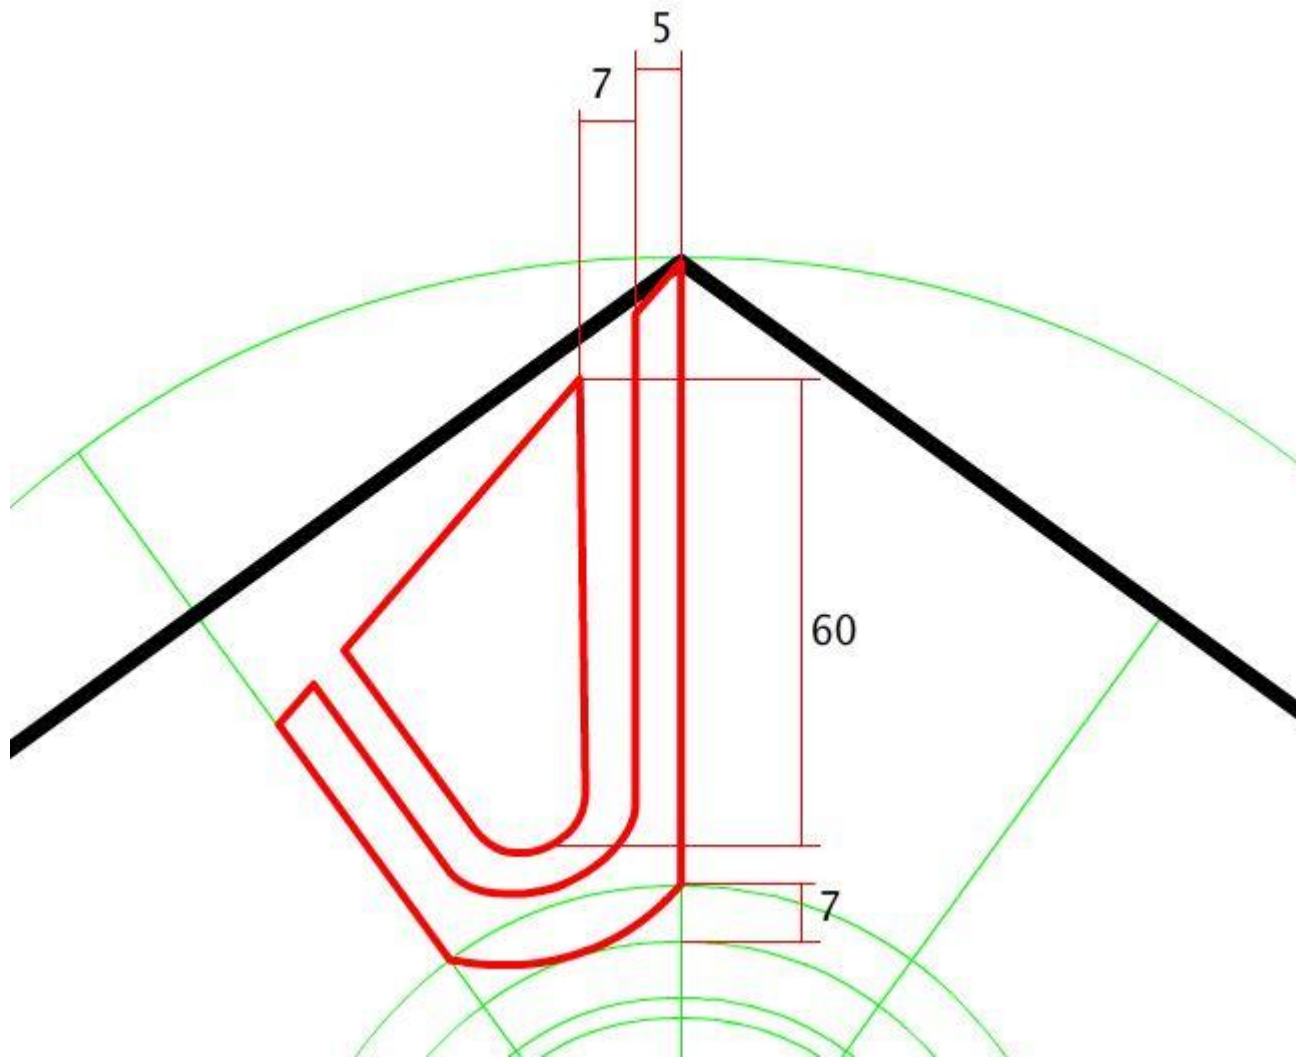

#7E1010

#333333

#FDD418

PENERAPAN WARNA LOGO

Full Color

B/W

Negative

LOGO GRID & DRAWING GUIDE